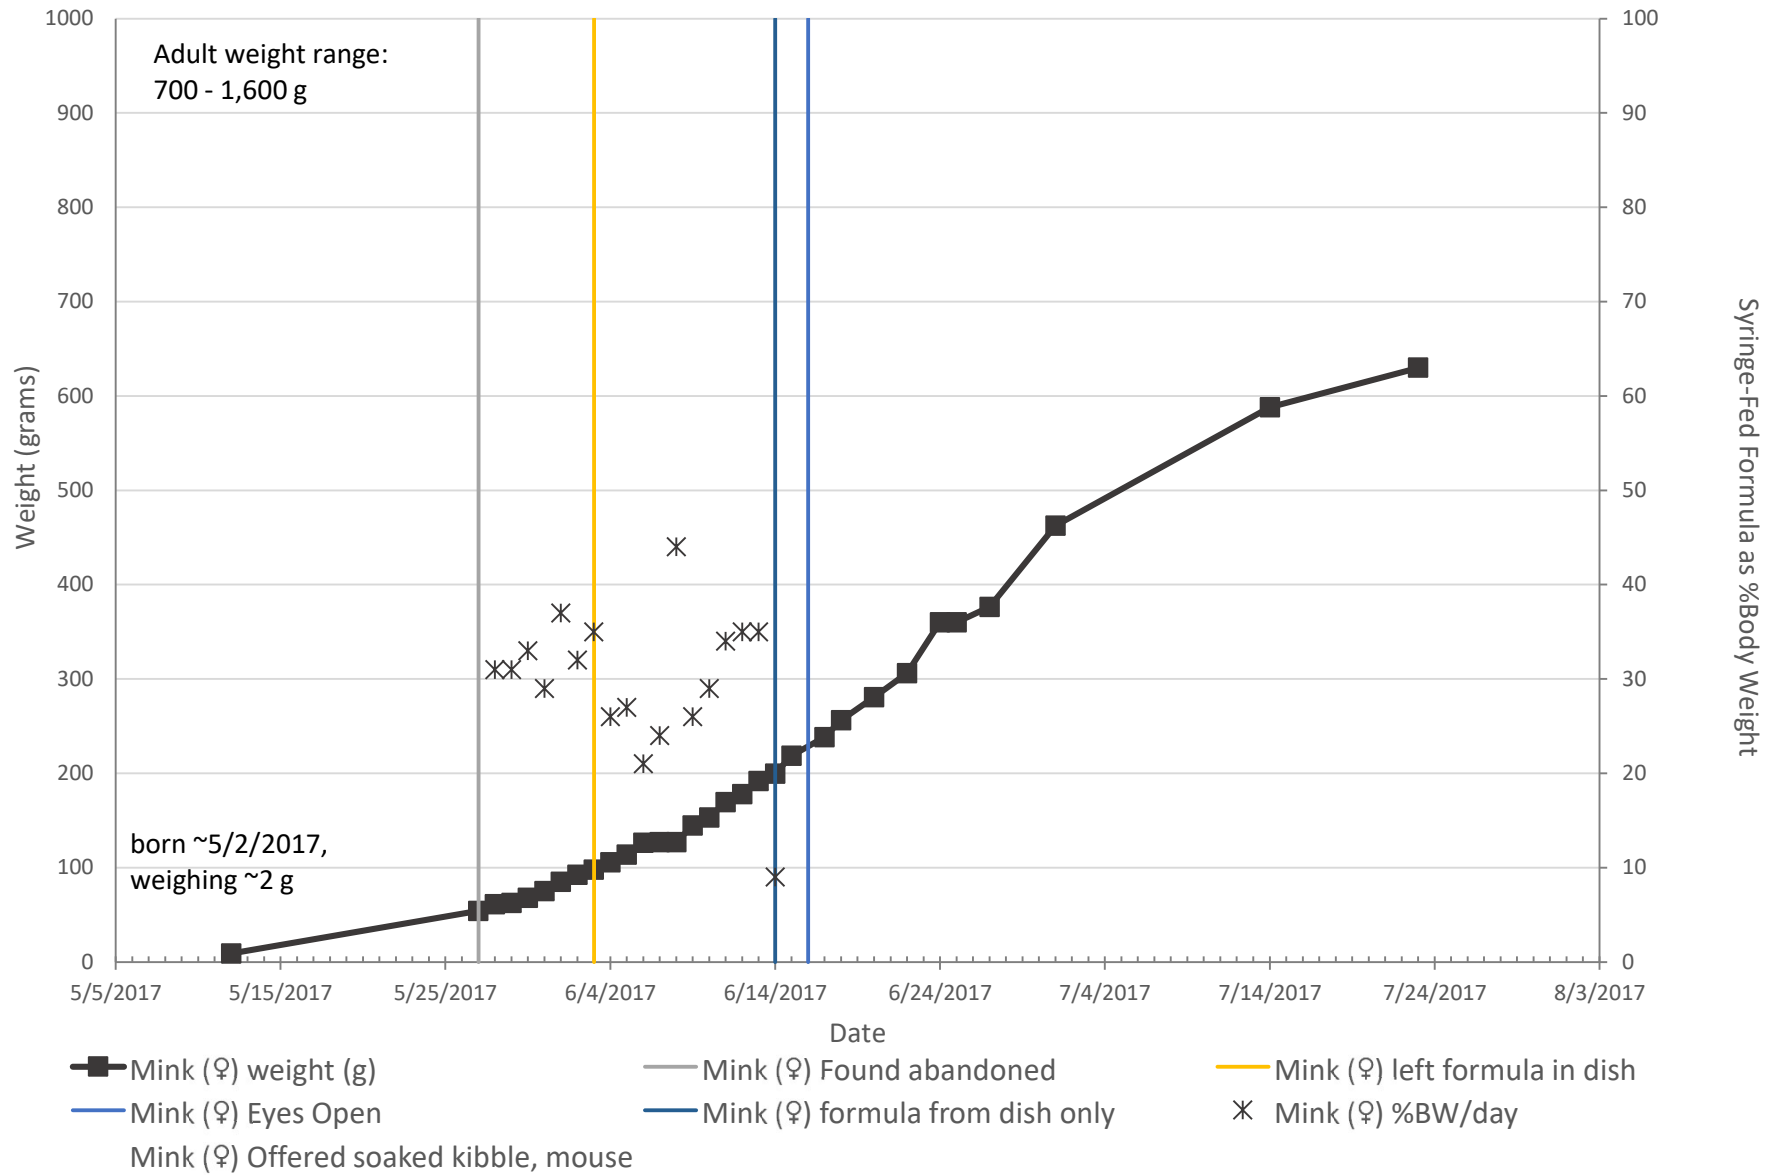

Weight vs Age

Mink (♂) - Sprite, Chestnut, Dragon

Mink (♀) Lily

Mink (♀)

Weight vs Age and Syringe-Fed Formula as %Body Weight vs Age