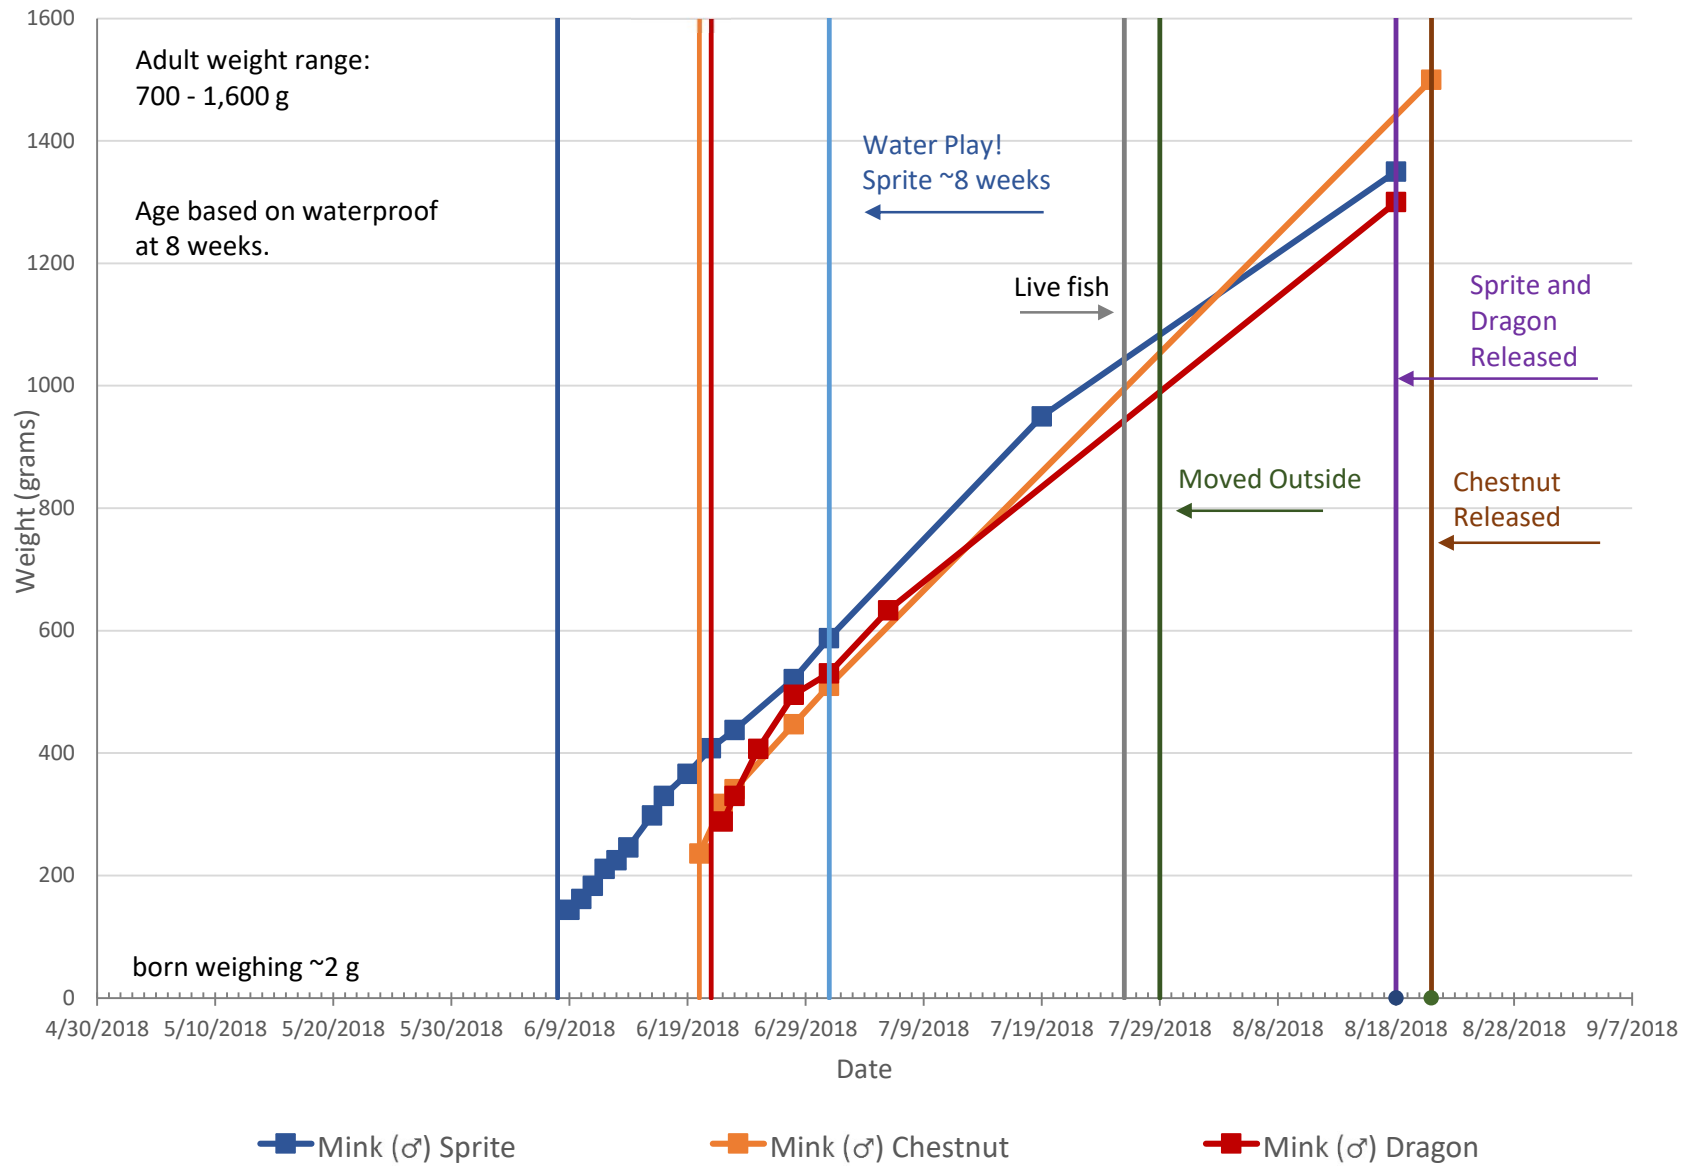

Weight vs Age

Mink (♂) - Sprite, Chestnut, Dragon

Mink (♀) Lily

Mink (♀)

Weight vs Age and Syringe-Fed Formula as %Body Weight vs Age